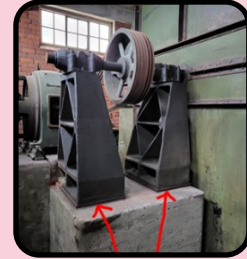

Historic items & machines of merit retained on-site, as a material bank for future tenant fit out