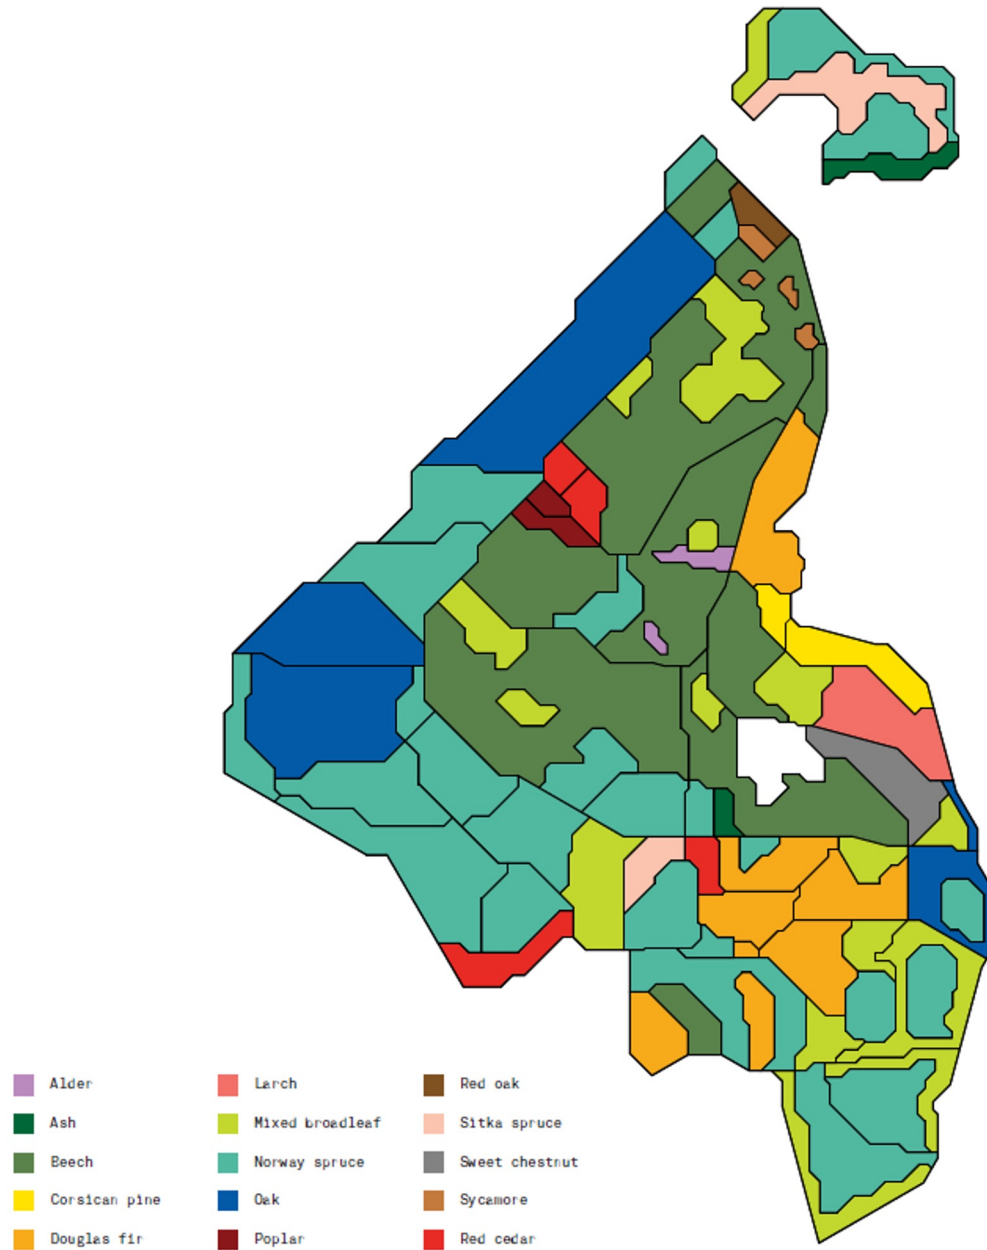

Biodiversity and Product Procurement

A person is walking away from the camera through a dense forest. The trees are tall and thin, with some green foliage on the right side. The atmosphere is misty or foggy, creating a soft, ethereal light. The person is wearing a dark jacket and is positioned in the lower center of the frame.

Evolving Forests

jez@evolvingforests.com

www.evolvingforests.com

07779 844610

The age of complexity

The ecological imperative

Supply led design to increase biodiversity

Biodiversity focus to optimise design