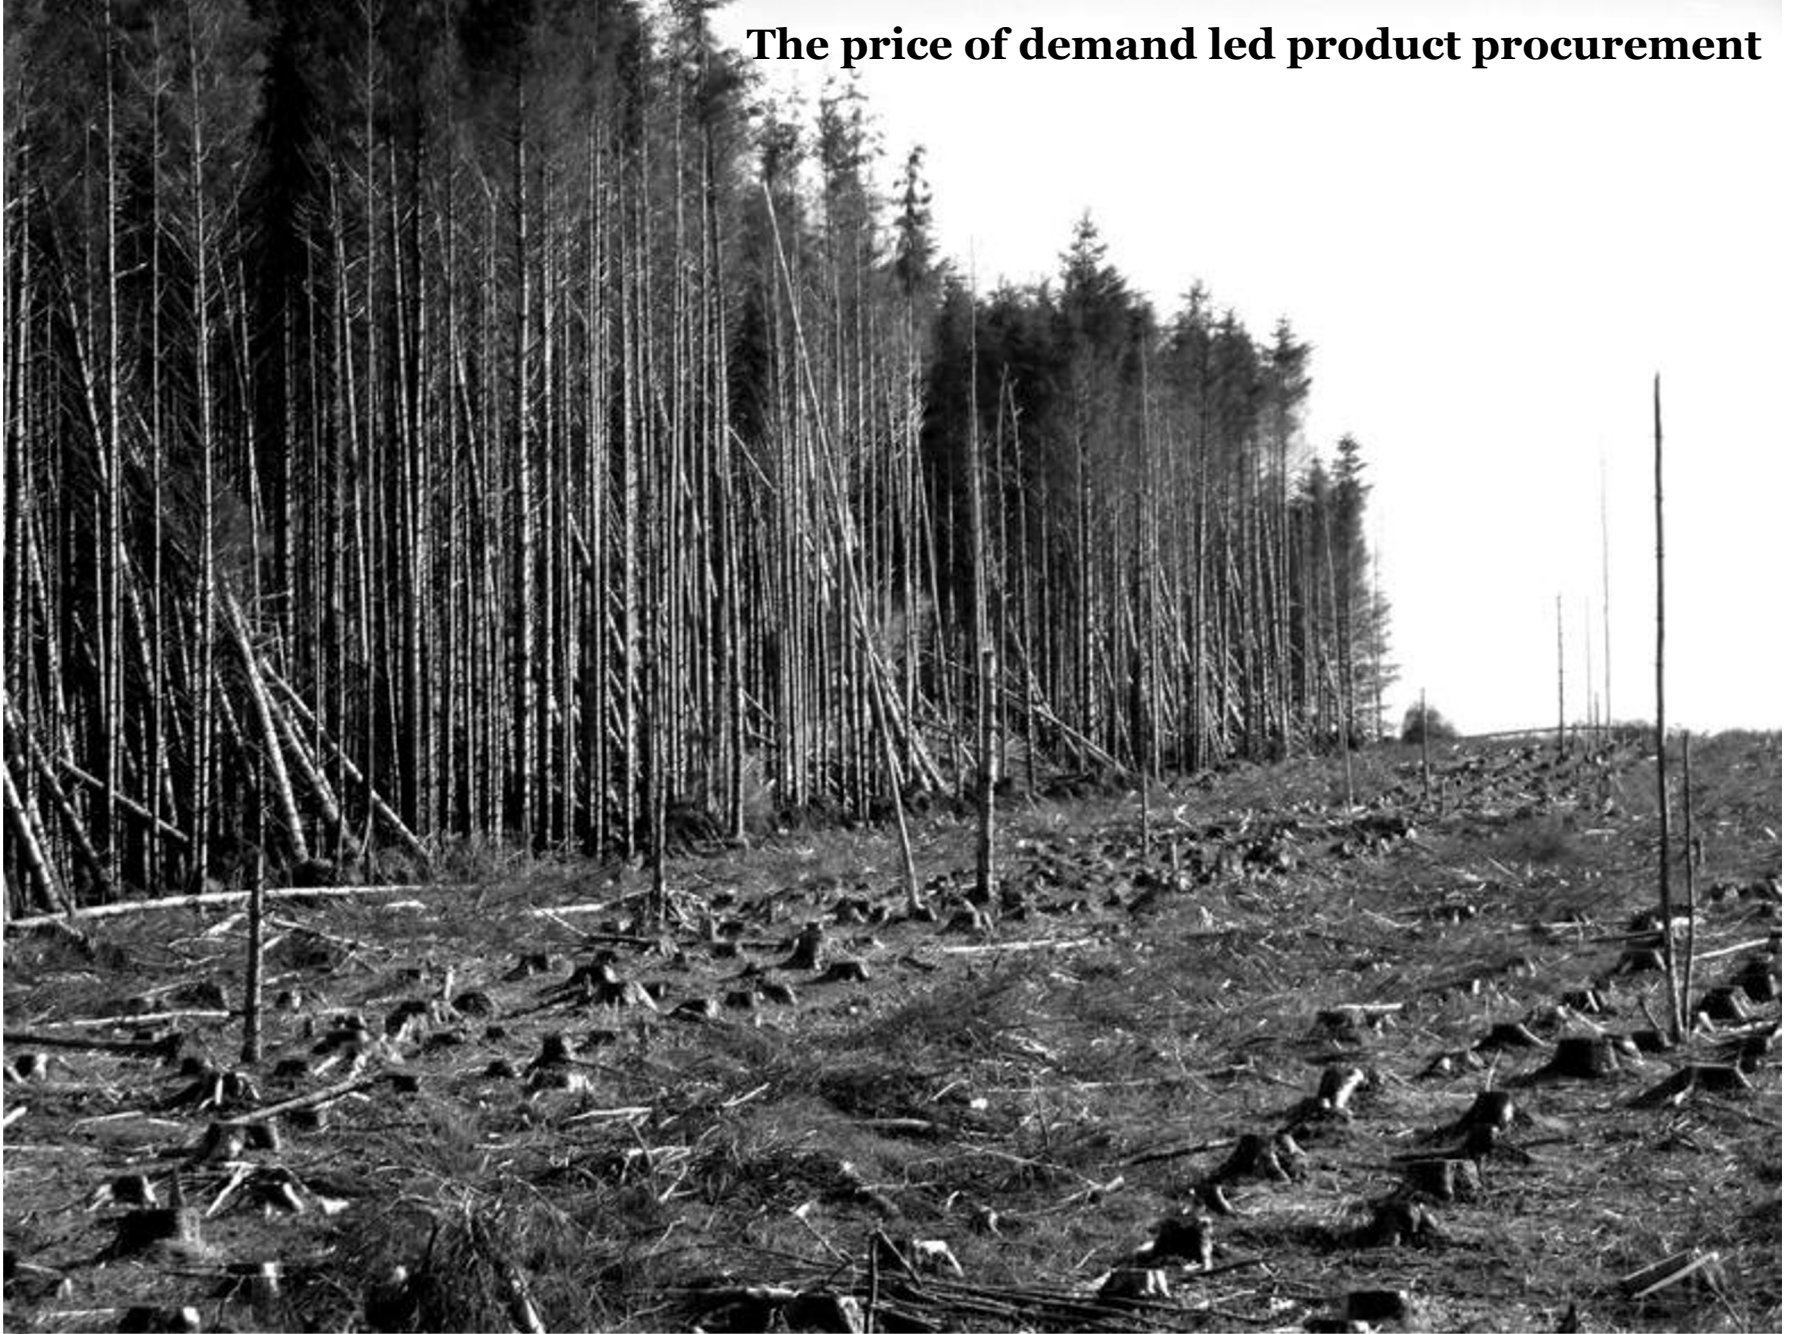

The price of demand led product procurement